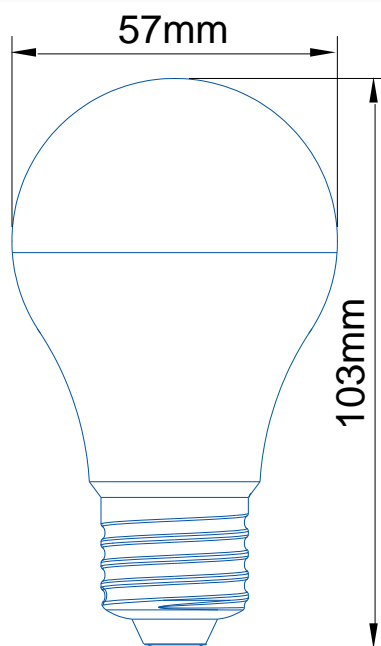

Specification Features

- Can replace 20W compact fluorescent lamp
- Can replace 60W tungsten bulb
- Operating temperature: -25~50°C
- Operating Humidity: 0~85%
- Ingress Protection: IP44
- Lifespan (Ta=25°C): 30000 hours
- Beam Angle = 200 °
- Dimensions (Øx L): 57x103mm
- Net Weight: 74g
- Housing Materials: Aluminum+PC

Part No.	Power (W)	Input(V)	PF	CCT (K)	Luminous (lm)	CRI	Lamp Base	Size(mm)
TY-7WBU-A-A301	7	AC85-264	>0.9	3000	630	>80	E27	φ57xL103mm
TY-7WBU-A-A401	7	AC85-264	>0.9	4000	640	>80	E27	φ57xL103mm
TY-7WBU-A-A601	7	AC85-264	>0.9	6000	660	>80	E27	φ57xL103mm