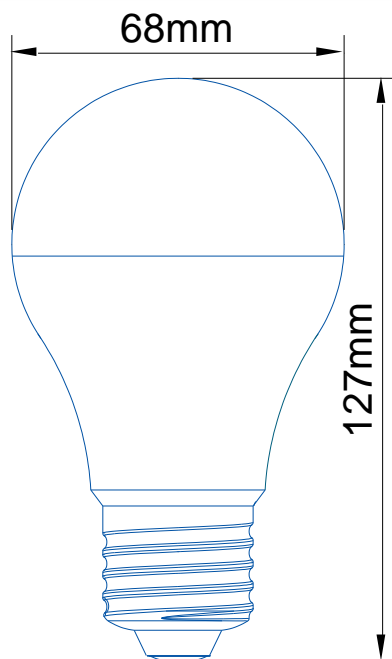

Specification Features

- Can replace 35W compact fluorescent lamp
- Can replace 90W tungsten bulb
- Operating temperature: -25~50°C
- Operating Humidity: 0~85%
- Ingress Protection: IP44
- Lifespan (Ta=25°C): 30000 hours
- Beam Angle = 200 °
- Net Weight: 120g
- Housing Materials: Aluminum+PC

Part No.	Power (W)	Input(V)	PF	CCT (K)	Luminous (lm)	CRI	Lamp Base	Size(mm)
TY-12WBU-A-A301	12	AC85-264	>0.9	3000	1060	>80	E27	φ68xL127mm
TY-12WBU-A-A401	12	AC85-264	>0.9	4000	1080	>80	E27	φ68xL127mm
TY-12WBU-A-A601	12	AC85-264	>0.9	6000	1110	>80	E27	φ68xL127mm